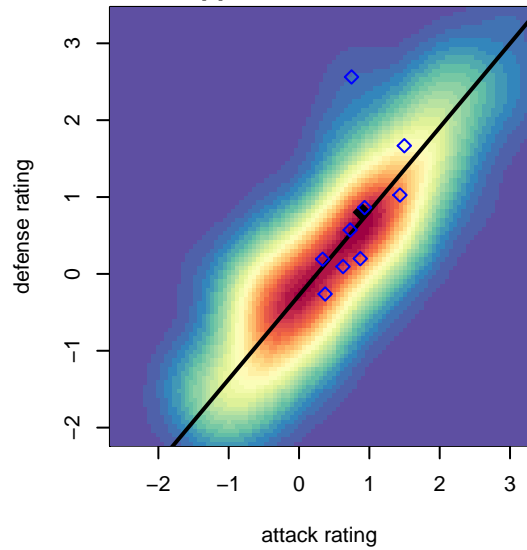

**attack and defense rating
relative to others at age
and all opponents in last 13 months**