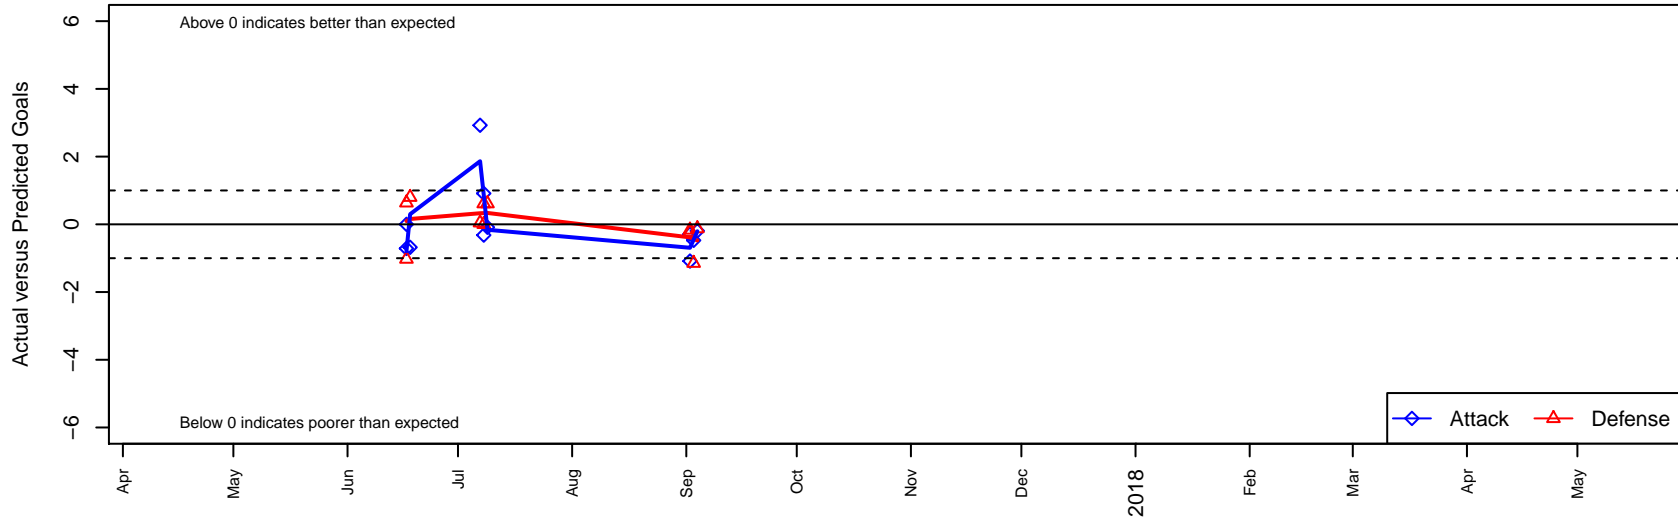

Fraser Valley Selects Real G05

, BC
 G05 total strength=1045
 attack=2.45 defense=2.23

alt names used:
 FV Selects U13 Real
 Fraser Valley Premier 05-06
 FRASER VALLEY FC 05 FRASER VALLEY SE

Venues played:
 2017 Starfire Spring Classic GU13 Silver
 2017 Seattle Cup GU13 Gold
 2017 SX Cup U13 Metro – Tier 2 U13

Fraser Valley Selects Real G05
 Dots are actual minus expected GF (blue circles) and GA (red triangles).
 Blue line is smoothed change in attack strength. Red is smoothed change in defense strength.

**attack and defense variance (black dot)
relative to other teams
and top 10 in region**