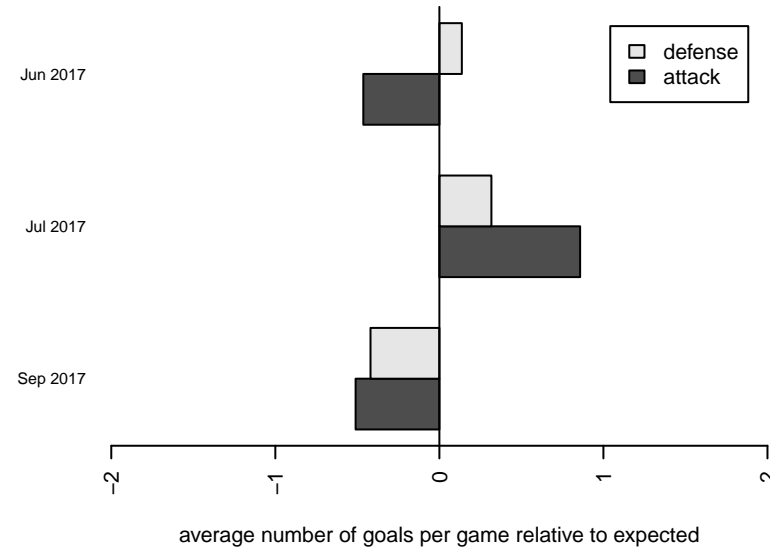

Fraser Valley Selects Real G05
 Dots are actual minus expected GF (blue circles) and GA (red triangles).
 Blue line is smoothed change in attack strength. Red is smoothed change in defense strength.

**attack and defense variance (black dot)
relative to other teams
and top 10 in region**

**attack and defense rating
relative to others at age
and all opponents in last 13 months**

Performance relative to 13 month average

Performance relative to 13 month average

date	home		away		venue	pred.home	pred.away
2017-09-04	NSGSC Metro G05	1	Fraser Valley Selects Real G05	0	2017 SX Cup U13 Metro – Tier 2 U13	0.87	0.19
2017-09-03	Fraser Valley Selects Real G05	0	West Vancouver Rangers G05	3	2017 SX Cup U13 Metro – Tier 2 U13	0.47	1.85
2017-09-02	Vancouver FC G05	1	Fraser Valley Selects Real G05	2	2017 SX Cup U13 Metro – Tier 2 U13	0.76	2.29
2017-09-02	Fraser Valley Selects Real G05	0	Seattle United Tango G05	2	2017 SX Cup U13 Metro – Tier 2 U13	1.08	1.83
2017-07-09	Fraser Valley Selects Real G05	2	Crossfire Select Gold–Jordan G05	0	2017 Seattle Cup GU13 Gold	2.09	0.61
2017-07-08	FPSC Fury Black G05	1	Fraser Valley Selects Real G05	2	2017 Seattle Cup GU13 Gold	1.00	2.32
2017-07-08	Crossfire Select Gold–Jordan G05	0	Fraser Valley Selects Real G05	3	2017 Seattle Cup GU13 Gold	0.61	2.09
2017-07-07	Fraser Valley Selects Real G05	4	TC United Navy G05	1	2017 Seattle Cup GU13 Gold	1.07	1.05
2017-06-18	ISC Gunners B G05	0	Fraser Valley Selects Real G05	1	2017 Starfire Spring Classic GU13 Silver	0.80	1.68
2017-06-17	Fraser Valley Selects Real G05	2	Seattle Celtic White G05	0	2017 Starfire Spring Classic GU13 Silver	2.71	0.64
2017-06-17	DCS Metro G05	2	Fraser Valley Selects Real G05	0	2017 Starfire Spring Classic GU13 Silver	0.97	0.00