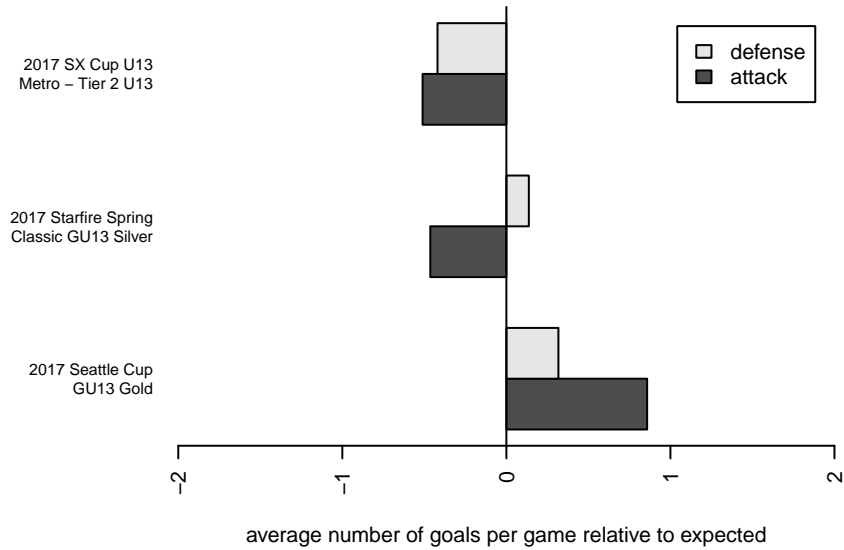

Fraser Valley Selects Real G05
 Dots are actual minus expected GF (blue circles) and GA (red triangles).
 Blue line is smoothed change in attack strength. Red is smoothed change in defense strength.

**attack and defense variance (black dot)
relative to other teams
and top 10 in region**

**attack and defense rating
relative to others at age
and all opponents in last 13 months**

Performance relative to 13 month average

Performance relative to 13 month average

date	home		away		venue	pred.home	pred.away
2017-09-04	NSGSC Metro G05	1	Fraser Valley Selects Real G05	0	2017 SX Cup U13 Metro – Tier 2 U13	0.87	0.19
2017-09-03	Fraser Valley Selects Real G05	0	West Vancouver Rangers G05	3	2017 SX Cup U13 Metro – Tier 2 U13	0.47	1.85
2017-09-02	Vancouver FC G05	1	Fraser Valley Selects Real G05	2	2017 SX Cup U13 Metro – Tier 2 U13	0.76	2.29
2017-09-02	Fraser Valley Selects Real G05	0	Seattle United Tango G05	2	2017 SX Cup U13 Metro – Tier 2 U13	1.08	1.83
2017-07-09	Fraser Valley Selects Real G05	2	Crossfire Select Gold–Jordan G05	0	2017 Seattle Cup GU13 Gold	2.09	0.61
2017-07-08	FPSC Fury Black G05	1	Fraser Valley Selects Real G05	2	2017 Seattle Cup GU13 Gold	1.00	2.32
2017-07-08	Crossfire Select Gold–Jordan G05	0	Fraser Valley Selects Real G05	3	2017 Seattle Cup GU13 Gold	0.61	2.09
2017-07-07	Fraser Valley Selects Real G05	4	TC United Navy G05	1	2017 Seattle Cup GU13 Gold	1.07	1.05
2017-06-18	ISC Gunners B G05	0	Fraser Valley Selects Real G05	1	2017 Starfire Spring Classic GU13 Silver	0.80	1.68
2017-06-17	Fraser Valley Selects Real G05	2	Seattle Celtic White G05	0	2017 Starfire Spring Classic GU13 Silver	2.71	0.64
2017-06-17	DCS Metro G05	2	Fraser Valley Selects Real G05	0	2017 Starfire Spring Classic GU13 Silver	0.97	0.00