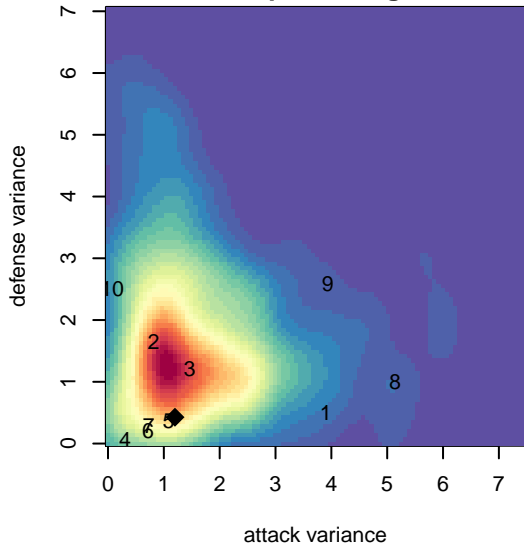

Fraser Valley Selects Real G05

, BC
 G05 total strength=1045
 attack=2.45 defense=2.23

alt names used:
 FV Selects U13 Real
 Fraser Valley Premier 05-06
 FRASER VALLEY FC 05 FRASER VALLEY SE

Venues played:
 2017 Starfire Spring Classic GU13 Silver
 2017 Seattle Cup GU13 Gold
 2017 SX Cup U13 Metro – Tier 2 U13

Fraser Valley Selects Real G05
 Dots are actual minus expected GF (blue circles) and GA (red triangles).
 Blue line is smoothed change in attack strength. Red is smoothed change in defense strength.

**attack and defense variance (black dot)
relative to other teams
and top 10 in region**